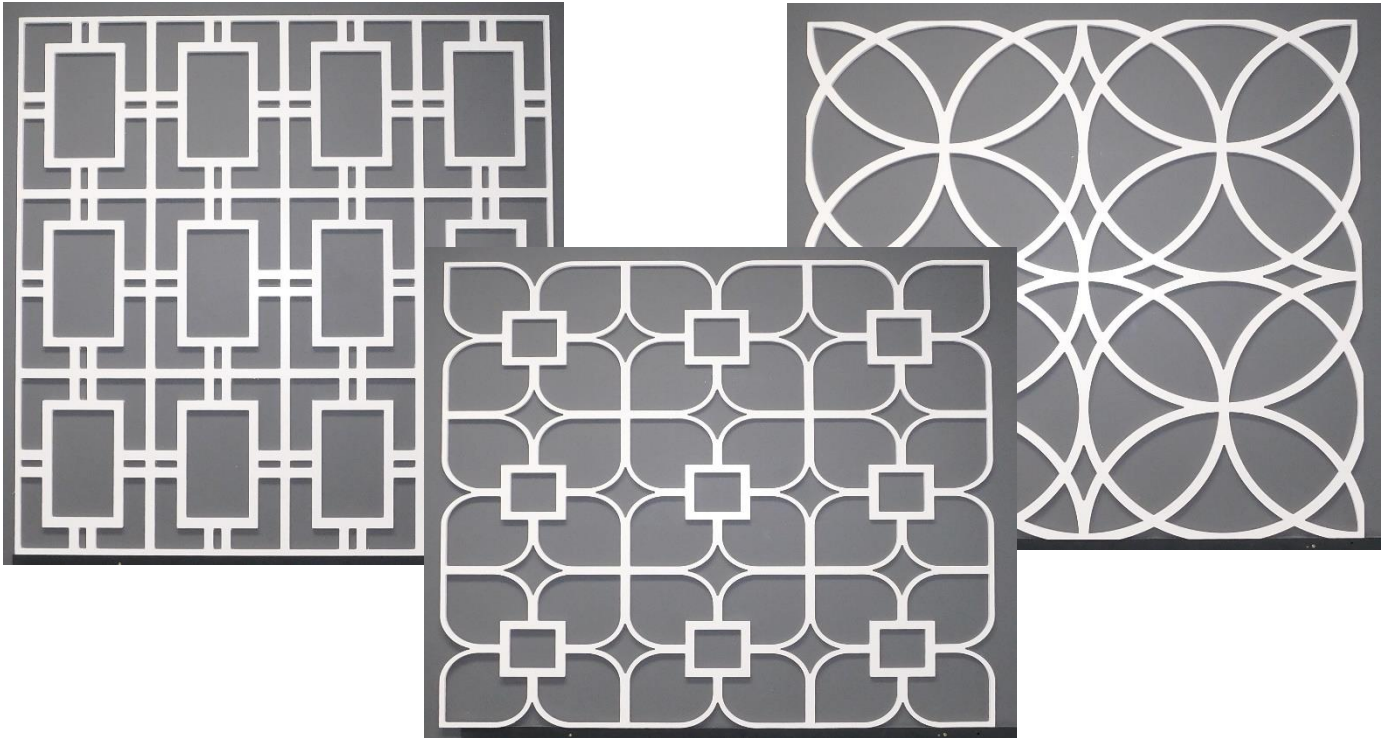

Columns Plus Custom Wall Accents *"limited only by your imagination"*

Transform your walls into works of Art quickly and easily. Product is designed to fit your wall and shipped in large 48" x48" panels that are stackable to fill you space evenly. Made from Rigid PVC sheets they are supplied white but can be easily painted to match your decor

Decorative Wall Accent Panels

Ceilings. Walls or as an accent. Many styles and shapes to choose from. 48" square panels can be expanded left, right up or down. Come visit our showroom or visit ColumnsPlus.ca for many exciting choices