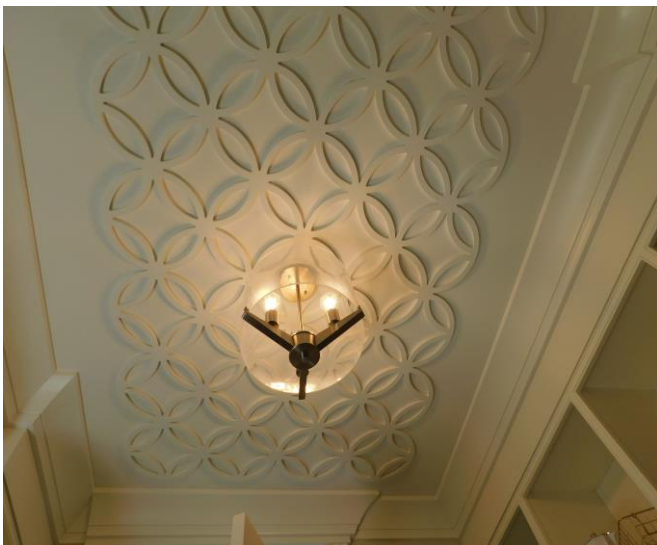

Columns Plus Custom Wall Accents *"limited only by your imagination"*

Transform your walls into works of Art quickly and easily. Product is designed to fit your wall and shipped in large 48" x48" panels that are stackable to fill you space evenly. Made from Rigid PVC sheets they are supplied white but can be easily painted to match your decor

Decorative Wall Accent Panels

Ceilings. Walls or as an accent. Many styles and shapes to choose from. 48" square panels can be expanded left, right up or down. Come visit our showroom or visit ColumnsPlus.ca for many exciting choices